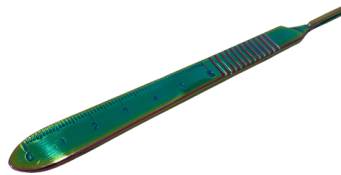

**FOOT RASP**  
Double Sided

**\$15**

**DIAMOND DEB FILES 6"**  
Various sizes available

**\$12**

**NAIL NIPPER WITH  
CURVED CUTTING EDGE**

**\$30**

**NAIL NIPPER WITH  
STRAIGHT EDGE**

**\$25**

**CALPEL HANDLE NO.3,  
WITH SCALE  
(GRADUATED) 12.7CM**  
**\$12**

**INGROW NAIL TOOL**  
**\$16**

**BLACKS FILES**  
Multiple Sizes Available

**\$12**

**CURRETE - CUP SIZE  
1.5MM/3MM**  
Flat or rounded

**\$12**

**CURRTETE / BLACKS FILE**  
**\$12**

**MOSQUITO FORCEPS**  
STRAIGHT OR CURVED

**\$15**

**SPATULA**  
SINGLE OR DOUBLE ENDED

**\$14**

**BOWL**  
ROUND OR KIDNEY. DIFFERENT SIZES  
AVAILABLE

**\$12**